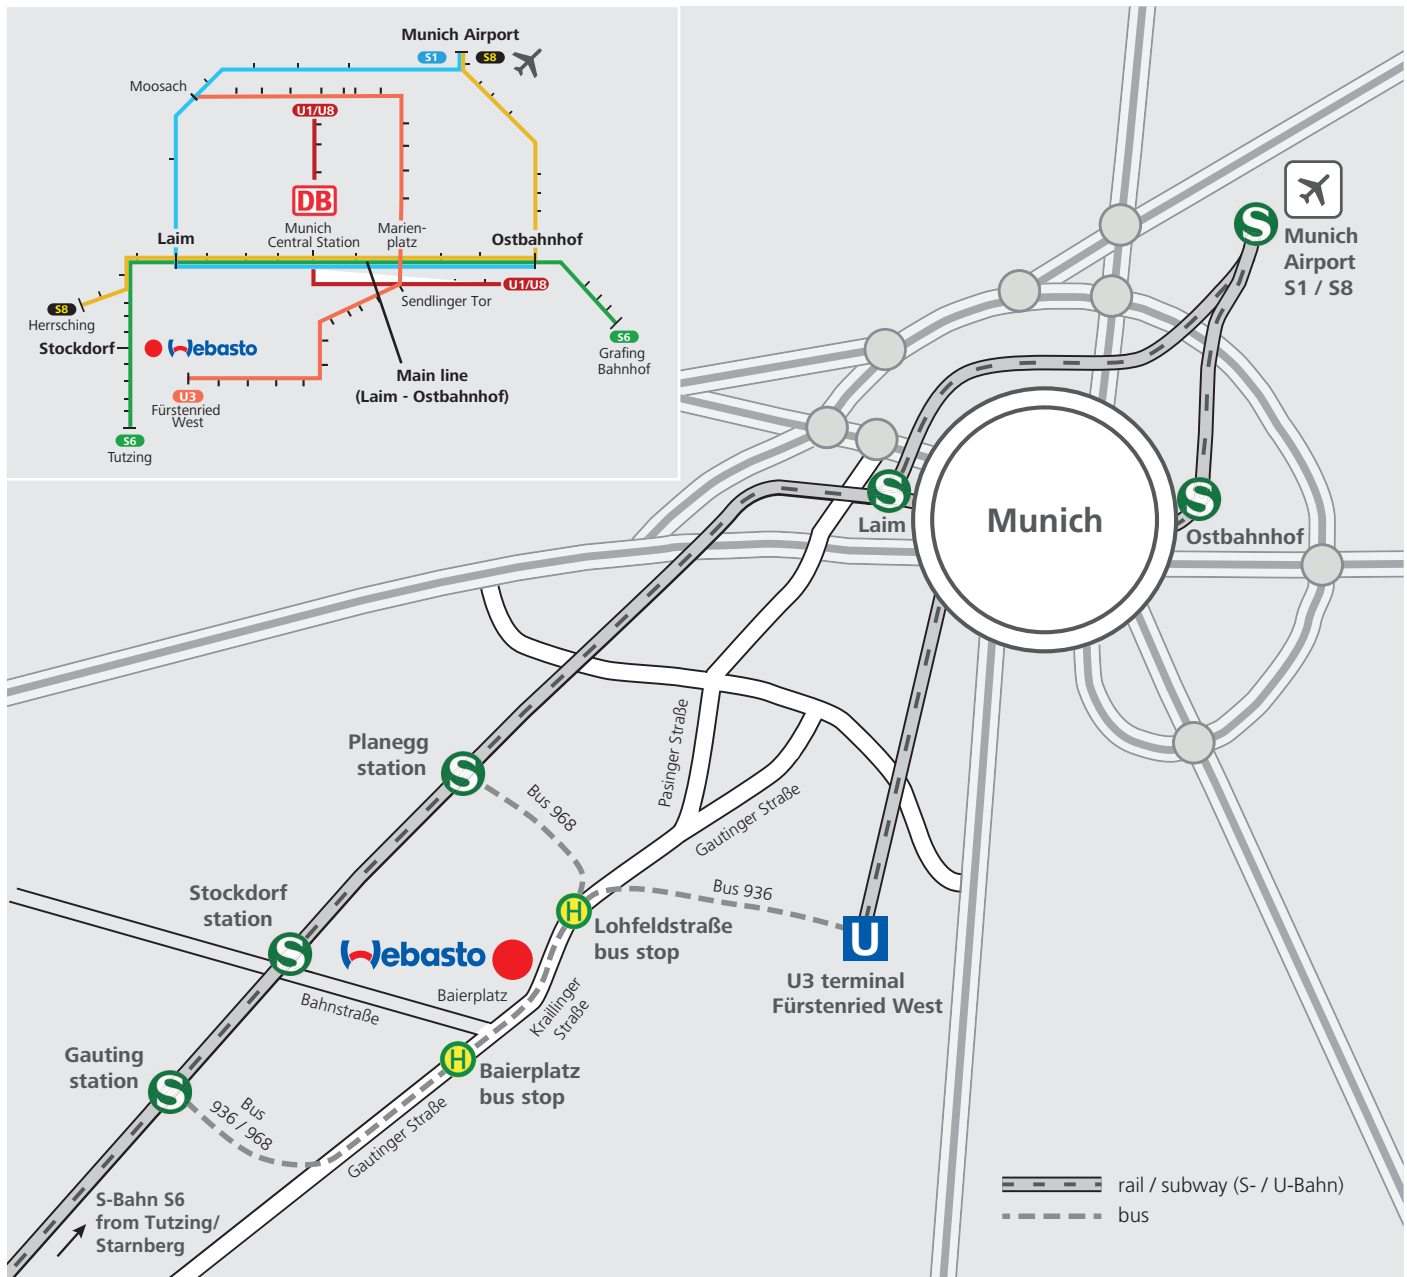

How to find Webasto by car

E.g. from the north

- Take autobahn A9 or A92 (towards Lindau) to autobahn A99
- At the München-Südwest interchange (A99 / A96), take autobahn A96 towards Lindau
- Exit at Germering-Süd (exit 34)
- Turn left onto Germeringer Straße (St2544) towards Planegg / Krailling
- At the traffic lights, turn right onto Pasinger Straße
- Continue along Amtmannstraße until you reach Krailling Straße
- Webasto is located on the right

Deliveries

- Use the goods received entrance located in Bahnstraße 10

How to find Webasto by rail (S-Bahn), subway (U-Bahn), or bus

From Munich Airport

- S1 towards Ostbahnhof: In Laim, transfer to the S6 towards Tutzing / Starnberg and go to Stockdorf station (travel time = about 65 minutes). Then walk to Webasto (see directions on p. 4). Or
- S8 towards Herrsching: On the S-Bahn main line between Ostbahnhof and Laim, transfer to the S6 towards Tutzing / Starnberg. Go to Stockdorf station (travel time = about 70 minutes). Then walk to Webasto.

From Hauptbahnhof München (Munich's central station)

- Take the S6 towards Tutzing / Starnberg to Stockdorf station (travel time = about 20 minutes).

From Marienplatz or Sendlinger Tor

- Take the U3 subway to Fürstenried West (last stop); from there, take regional bus 936 to Lohfeldstraße or Baierplatz stop (travel time = about 40 minutes).

- After exiting the station, walk along Alpenstraße, turn left onto Bahnstraße
- Walk under the railway bridge and follow the road to Baierplatz square
- Turn left onto Krailinger Straße
- After about 200 meters, the entrance to the site is on the left (walking time = about 15 minutes)
- Go through the building and keep left
- Reception is located on the ground floor of the new building (see also page 2)