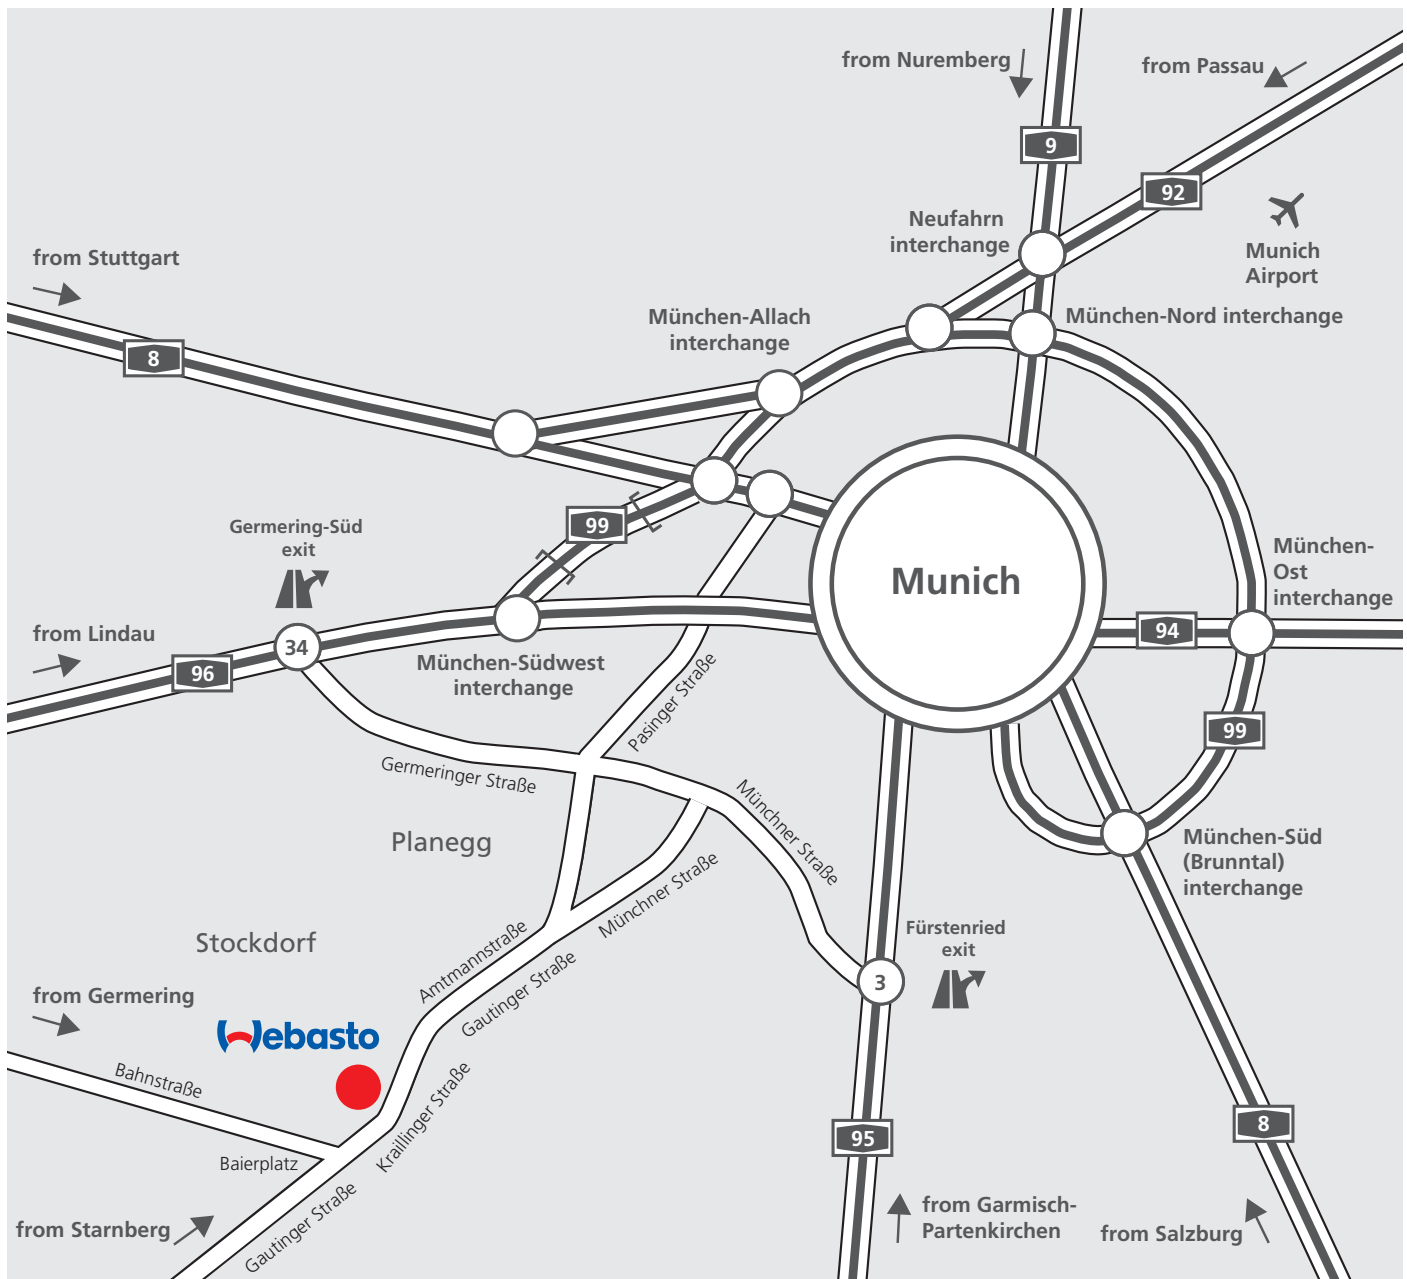

How to find Webasto by car

E.g. from the north

- Take autobahn A9 or A92 (towards Lindau) to autobahn A99
- At the München-Südwest interchange (A99 / A96), take autobahn A96 towards Lindau
- Exit at Germering-Süd (exit 34)
- Turn left onto Germeringer Straße (St2544) towards Planegg / Krailling
- At the traffic lights, turn right onto Pasinger Straße
- Continue along Amtmannstraße until you reach Krailling Straße
- Webasto is located on the right

Deliveries

- Use the goods received entrance located in Bahnstraße 10

How to find Webasto by rail (S-Bahn), subway (U-Bahn), or bus

From Munich Airport

- S1 towards Ostbahnhof: In Laim, transfer to the S6 towards Tutzing / Starnberg and go to Stockdorf station (travel time = about 65 minutes). Then walk to Webasto (see directions on p. 4). Or
- S8 towards Herrsching: On the S-Bahn main line between Ostbahnhof and Laim, transfer to the S6 towards Tutzing / Starnberg. Go to Stockdorf station (travel time = about 70 minutes). Then walk to Webasto.

From Hauptbahnhof München (Munich's central station)

- Take the S6 towards Tutzing / Starnberg to Stockdorf station (travel time = about 20 minutes).

From Marienplatz or Sendlinger Tor

- Take the U3 subway to Fürstenried West (last stop); from there, take regional bus 936 to Lohfeldstraße or Baierplatz stop (travel time = about 40 minutes).

- After exiting the station, walk along Alpenstraße, turn left onto Bahnstraße
- Walk under the railway bridge and follow the road to Baierplatz square
- Turn left onto Krailinger Straße
- After about 200 meters, the entrance to the site is on the left (walking time = about 15 minutes)
- Go through the building and keep left
- Reception is located on the ground floor of the new building (see also page 2)