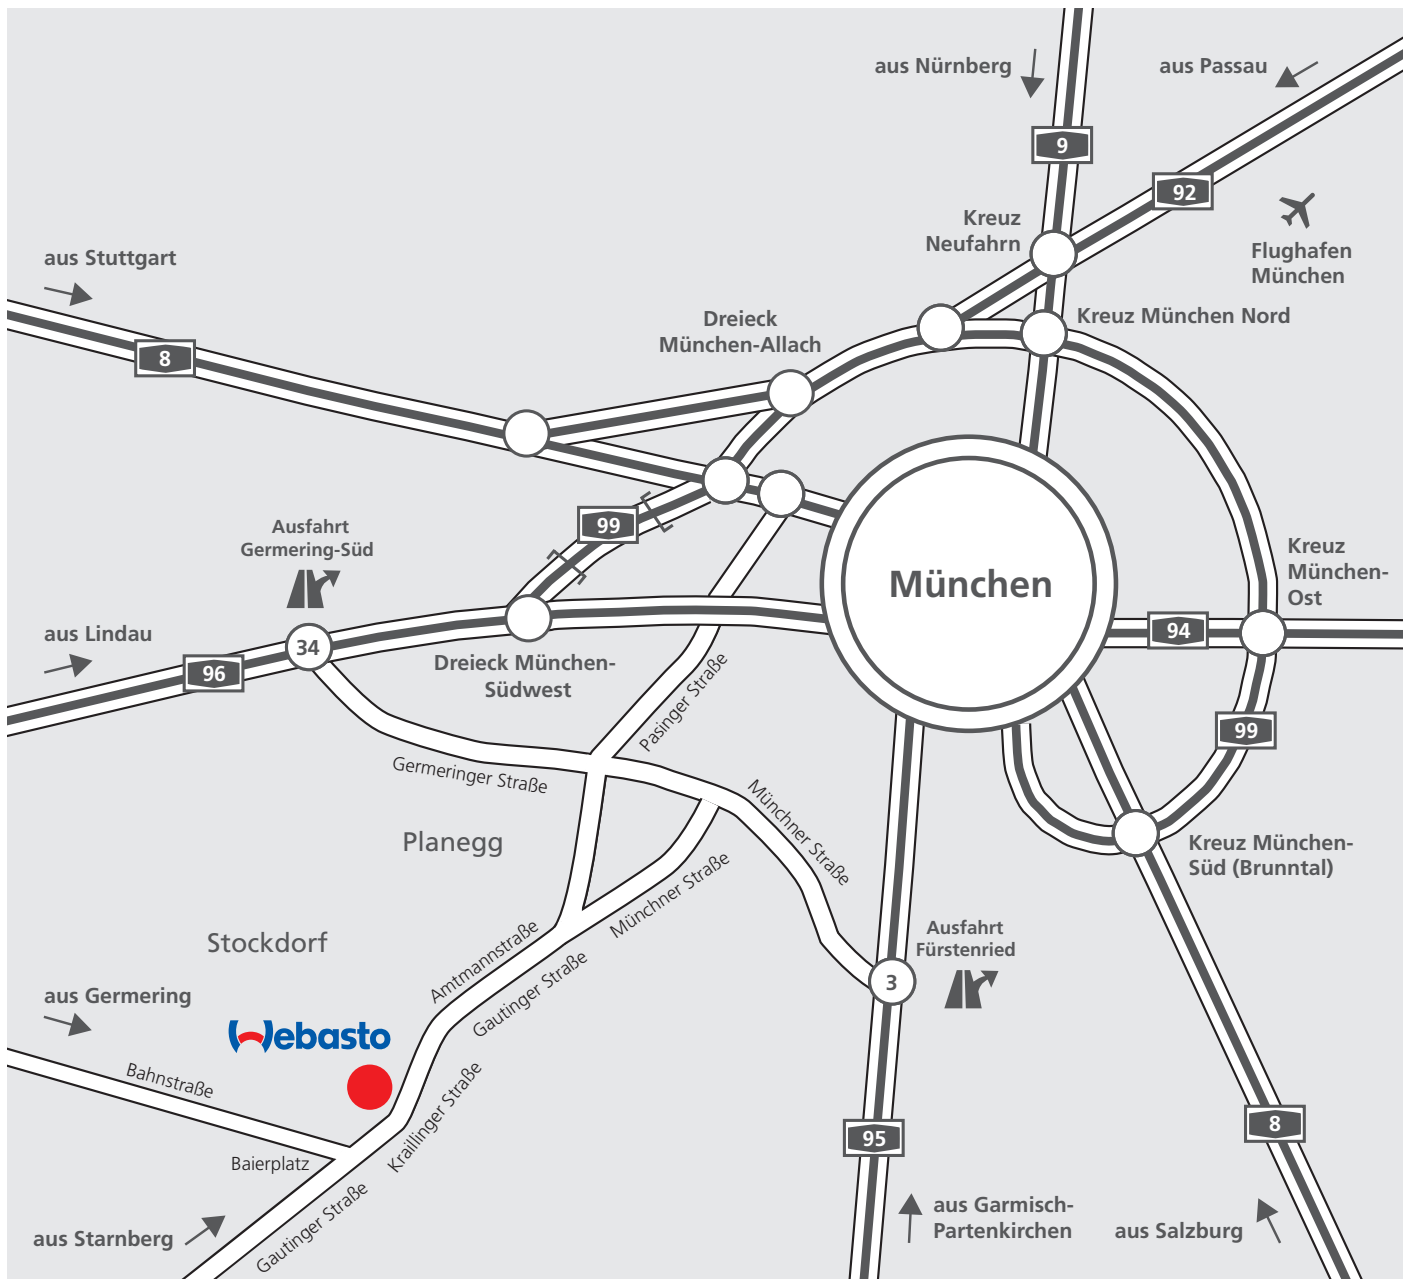

Ihr Weg zu Webasto mit dem Auto

Z. B. von Norden

- Über die Autobahn A9 oder A92 (Richtung Lindau) auf die A99
- Am Autobahn-Dreieck München-Südwest (A99/A96) auf die A96 in Richtung Lindau
- Ausfahrt: Germering-Süd (34)
- Links auf die Germeringer Straße (St2544) Richtung Planegg/Krailling
- An der Ampel rechts in die Pasinger Straße
- Geradeaus in die Amtmannstraße bis Krailinger Straße
- Webasto befindet sich auf der rechten Seite

Webasto SE
Headquarters
Sunroofs & Components
Krailinger Straße 5
82131 Stockdorf
Telefon +49 89 8 57 94-0
webasto-group.com