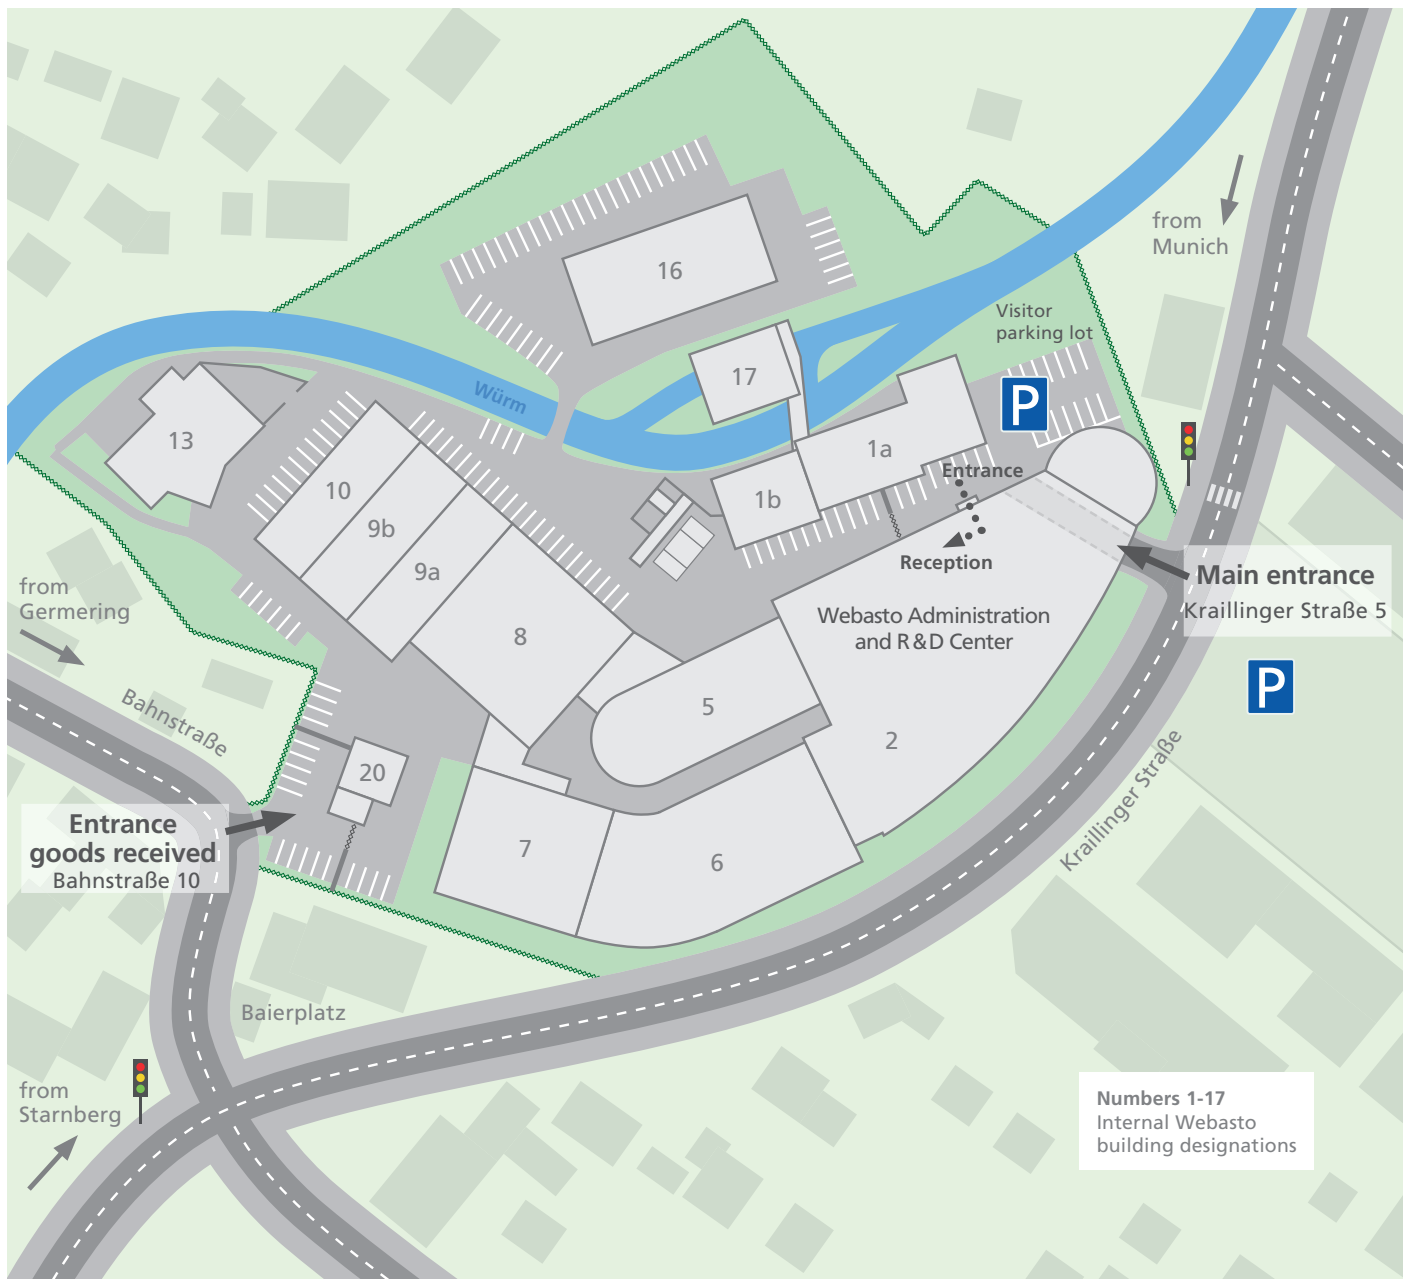

Entrance to Stockdorf site

Visitors

- Use the Kraillinger Straße entrance
- Visitor parking lot on the site near building 2
- Additional parking space can be found in the parking lot opposite the entrance
- Reception is in Building 2

Deliveries

- Use the goods received entrance located in Bahnstraße 10