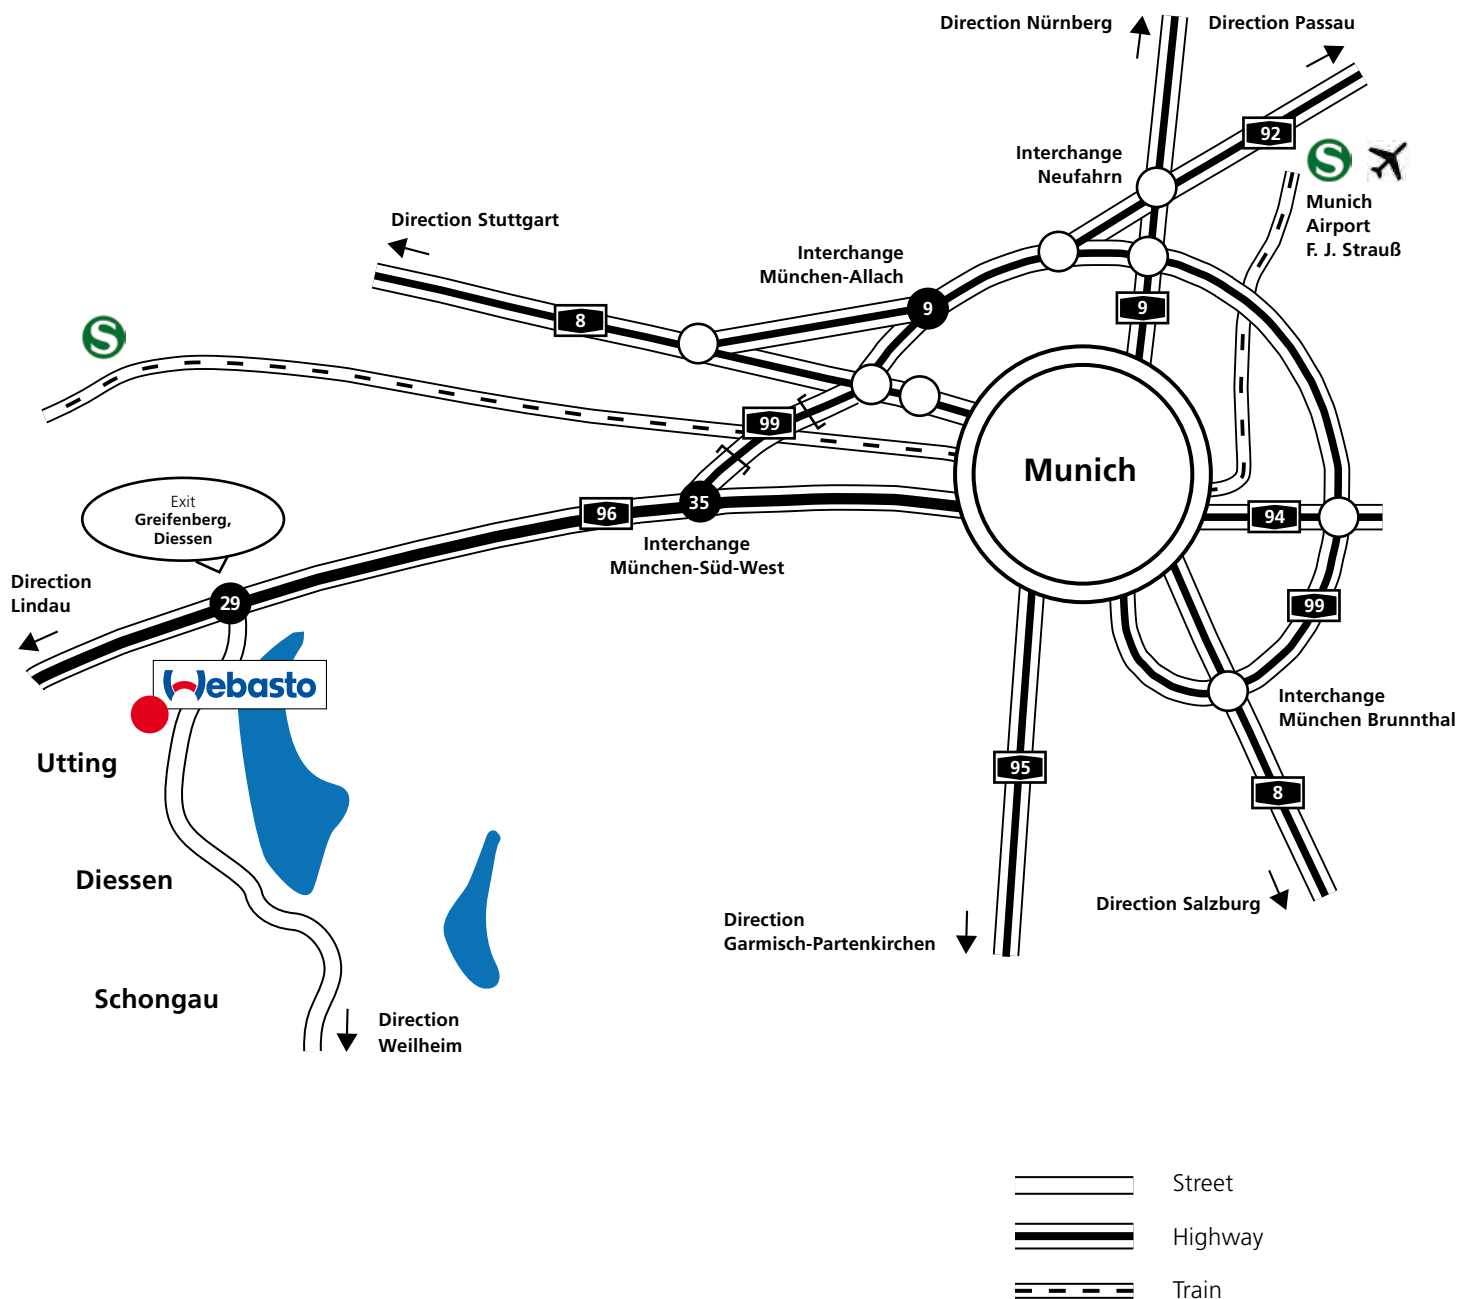

Journey by car to Webasto Utting

Webasto Roof & Components SE

Industriestraße 12
 86919 Utting
 Telefon +49 8806 71-0
 Fax +49 8806 71-266
www.webasto-group.com

Journey by car

- via Highway A9 or A92 to A99
- change at interchange München Südwest (A99/A96) to A96 in the direction of Lindau
- exit: Greifenberg/Dießen (29) in the direction of Schondorf/Dießen
- follow Schondorfer Straße (Sto 2055)
- reaching Utting
- turn right into Industriestraße
- Webasto on the right side

Journey by train to Webasto Utting

Webasto Roof & Components SE

Industriestraße 12
 86919 Utting
 Telefon +49 8806 71-0
 Fax +49 8806 71-266
 www.webasto-group.com

Journey by train

- from the Airport Munich
- S8 in the direction of Herrsching
- change at Pasing in RB in direction of Weilheim
- change at Weilheim in BRB in direction of Utting
(travel time approx. 2:10)

or

- from the Airport Munich
- S1 in direction of München-Ost
- change at Central Station in RE in the direction of Geltendorf
- change at Geltendorf in BRB in the direction of Utting
(travel time approx. 01:50)

Footpath from the train station (approx. 20 min.)

- in front of the station Utting turn to the right into Maria-Theresien-Straße
- turn left at „Im Gries“
- turn left „Am Dorfbrunnen“ and turn right into Seefelderhofberg
- follow Ludwigsstraße and turn left into Kirchberg
- at the crossing turn right into Schondorfer Straße
- turn left at the next option and then right at the crossing into Industriestraße
- Webasto on the right side