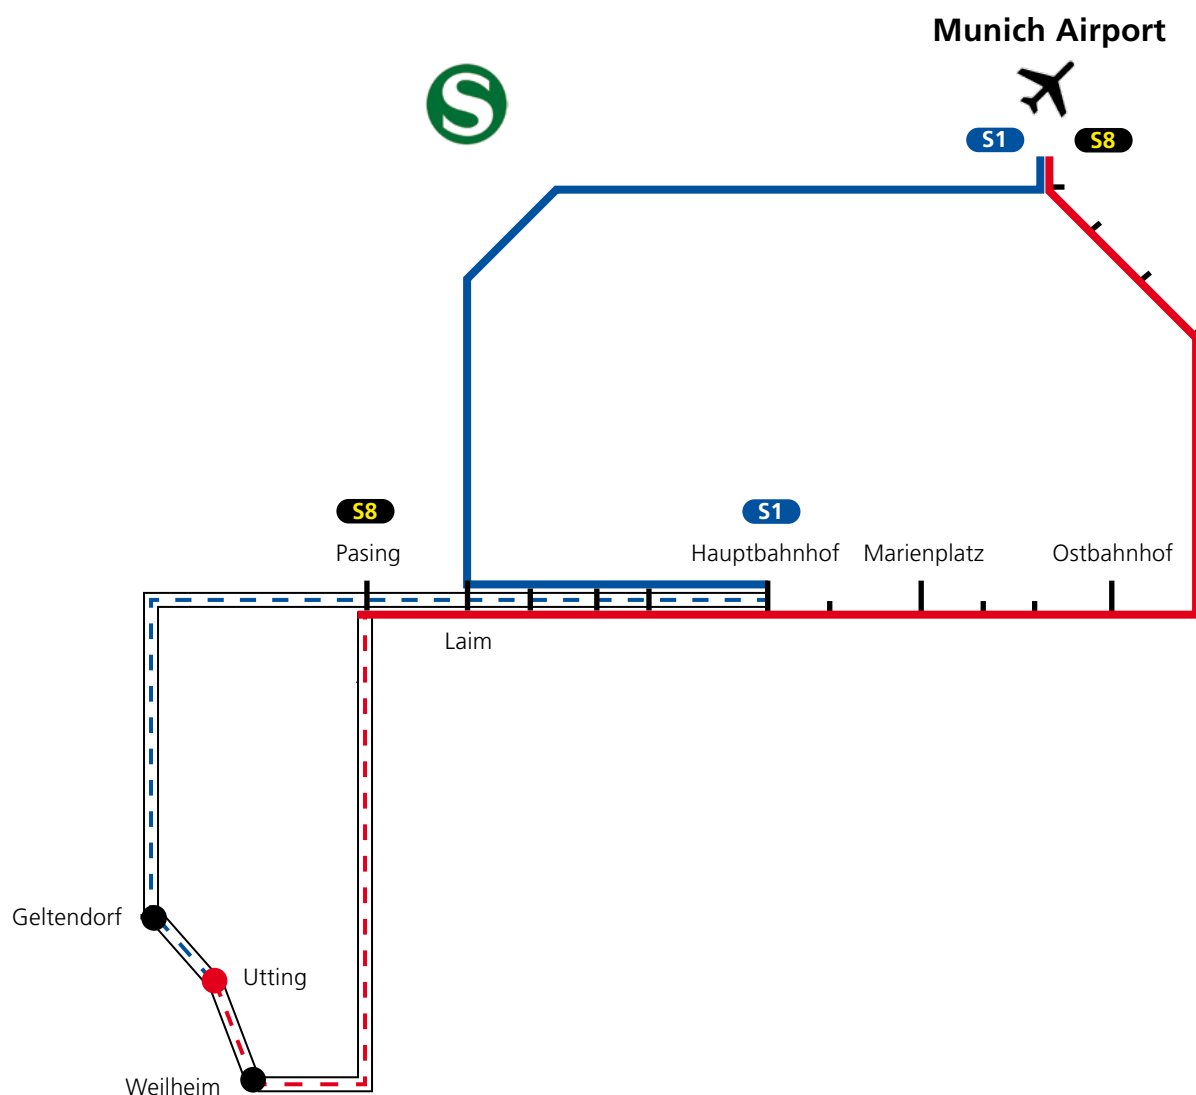

Journey by car to Webasto Utting

Webasto Roof & Components SE

Industriestraße 12
 86919 Utting
 Telefon +49 8806 71-0
 Fax +49 8806 71-266
www.webasto-group.com

Journey by car

- via Highway A9 or A92 to A99
- change at interchange München Südwest (A99/A96) to A96 in the direction of Lindau
- exit: Greifenberg/Dießen (29) in the direction of Schondorf/Dießen
- follow Schondorfer Straße (Sto 2055)
- reaching Utting
- turn right into Industriestraße
- Webasto on the right side

Journey by train to Webasto Utting

Webasto Roof & Components SE

Industriestraße 12
 86919 Utting
 Telefon +49 8806 71-0
 Fax +49 8806 71-266
 www.webasto-group.com

Journey by train

- from the Airport Munich
- S8 in the direction of Herrsching
- change at Pasing in RB in direction of Weilheim
- change at Weilheim in BRB in direction of Utting
(travel time approx. 2:10)

or

- from the Airport Munich
- S1 in direction of München-Ost
- change at Central Station in RE in the direction of Geltendorf
- change at Geltendorf in BRB in the direction of Utting
(travel time approx. 01:50)

Footpath from the train station (approx. 20 min.)

- in front of the station Utting turn to the right into Maria-Theresien-Straße
- turn left at „Im Gries“
- turn left „Am Dorfbrunnen“ and turn right into Seefelderhofberg
- follow Ludwigsstraße and turn left into Kirchberg
- at the crossing turn right into Schondorfer Straße
- turn left at the next option and then right at the crossing into Industriestraße
- Webasto on the right side