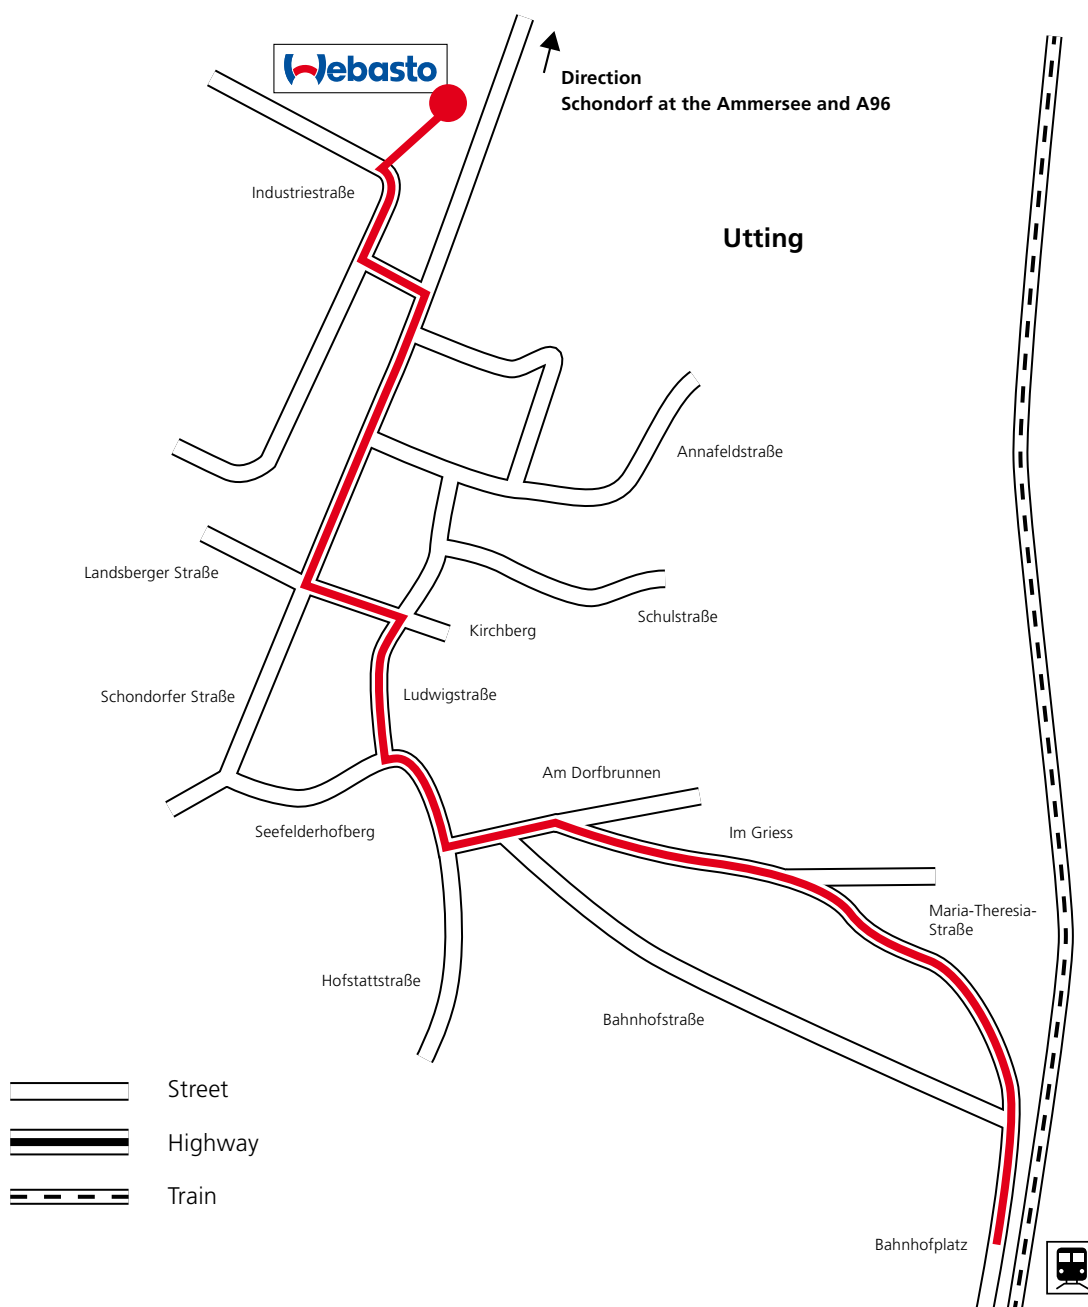

Journey by footpath from train station to Webasto Utting

Webasto Roof & Components SE

Industriestraße 12
86919 Utting
Telefon +49 8806 71-0
Fax +49 8806 71-266
www.webasto-group.com

Footpath from the train station (approx. 20 min.)

- in front of the station Utting turn to the right into Maria-Theresien-Straße
- turn left at „Im Gries“
- turn left „Am Dorfbrunnen“ and turn right into Seefelderhofberg
- follow Ludwigsstraße and turn left into Kirchberg
- at the crossing turn right into Schondorfer Straße
- turn left at the next option and then right at the crossing into Industriestraße
- Webasto on the right side