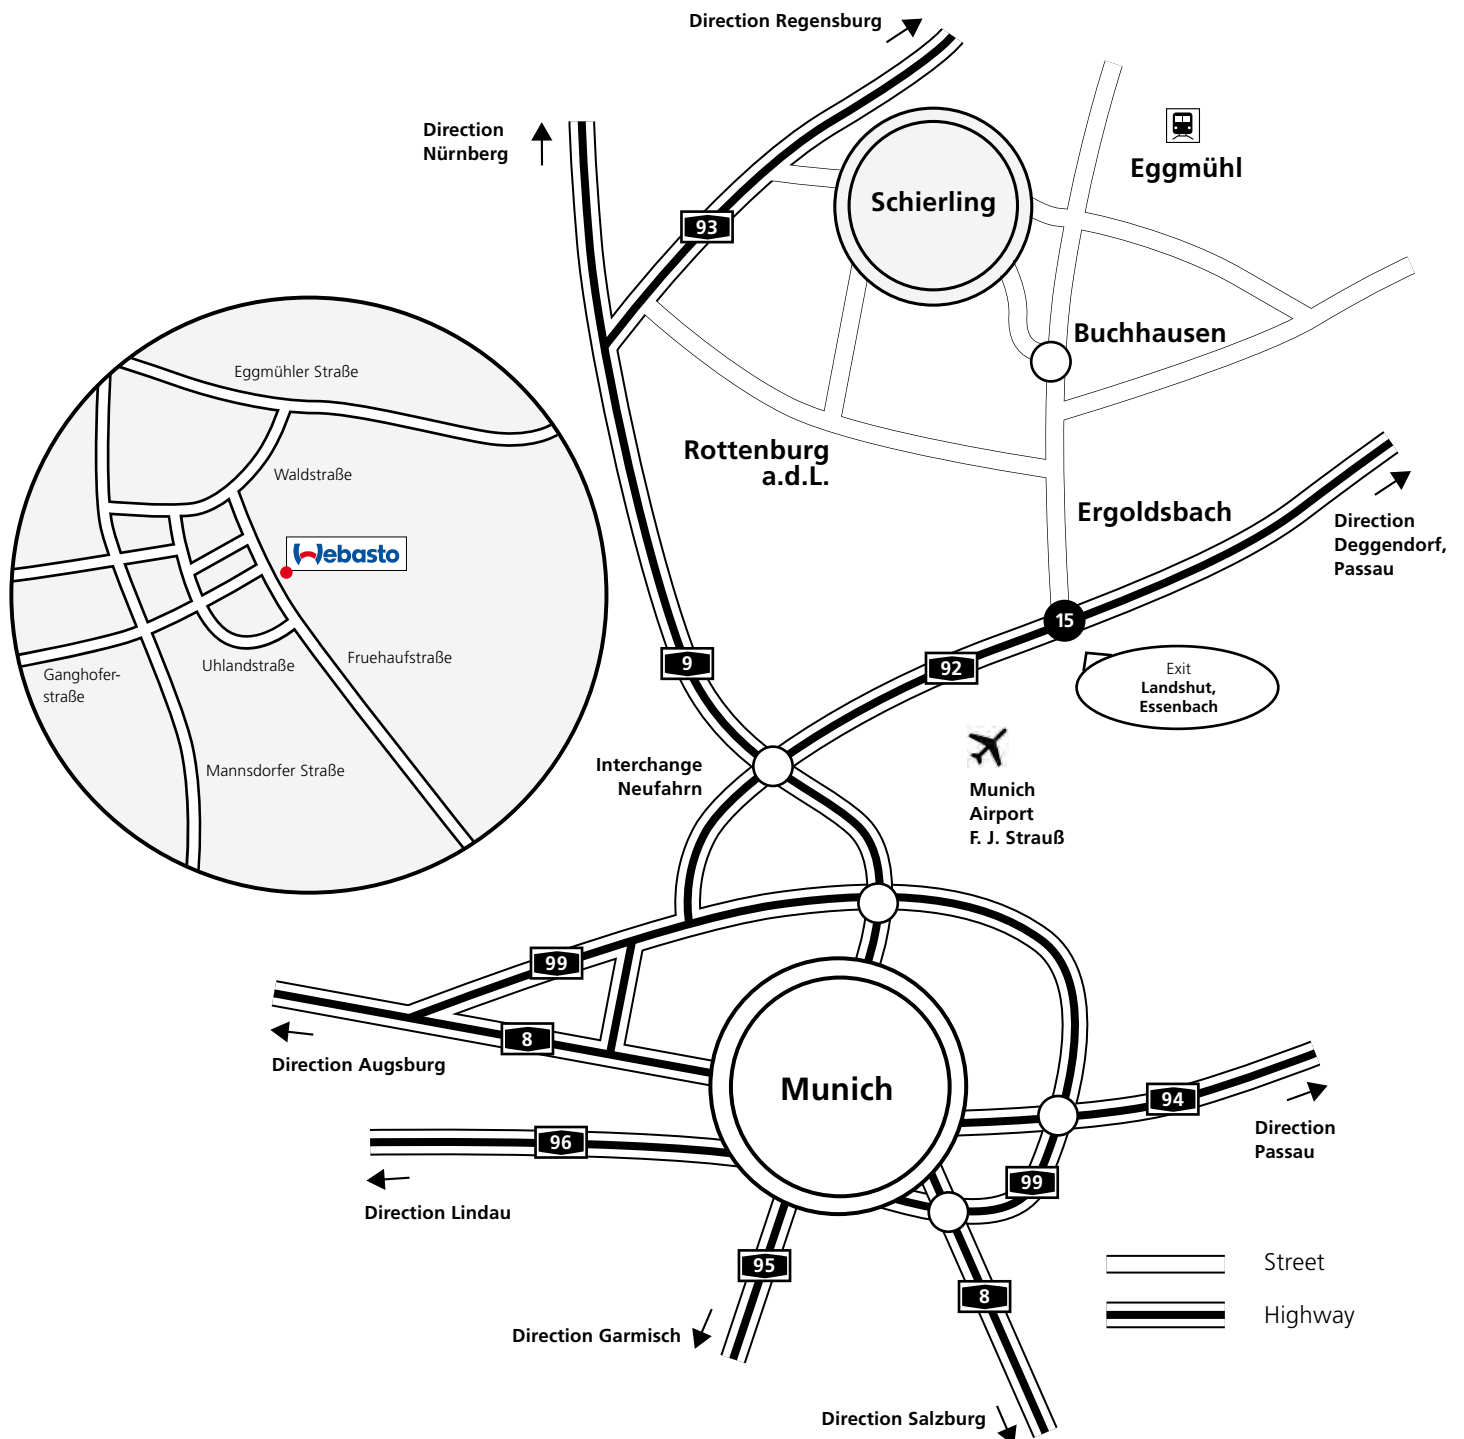

## Journey by car to Webasto Schierling

### Journey by car

- via Autobahn A92 in the direction of Deggendorf
- leave A92 at exit Landshut/Essenbach (25) in the direction of Schierling – Regensburg
- follow Regensburger Straße (15) until Buchhausen
- turn left into Fruehaufstraße (R 45)
- Webasto on the right side

## Journey by train to Webasto Schierling

### Journey by train / taxi

- line Landshut – Regensburg
- Exit at Eggmühl
- at Eggmühl Central station take a taxi