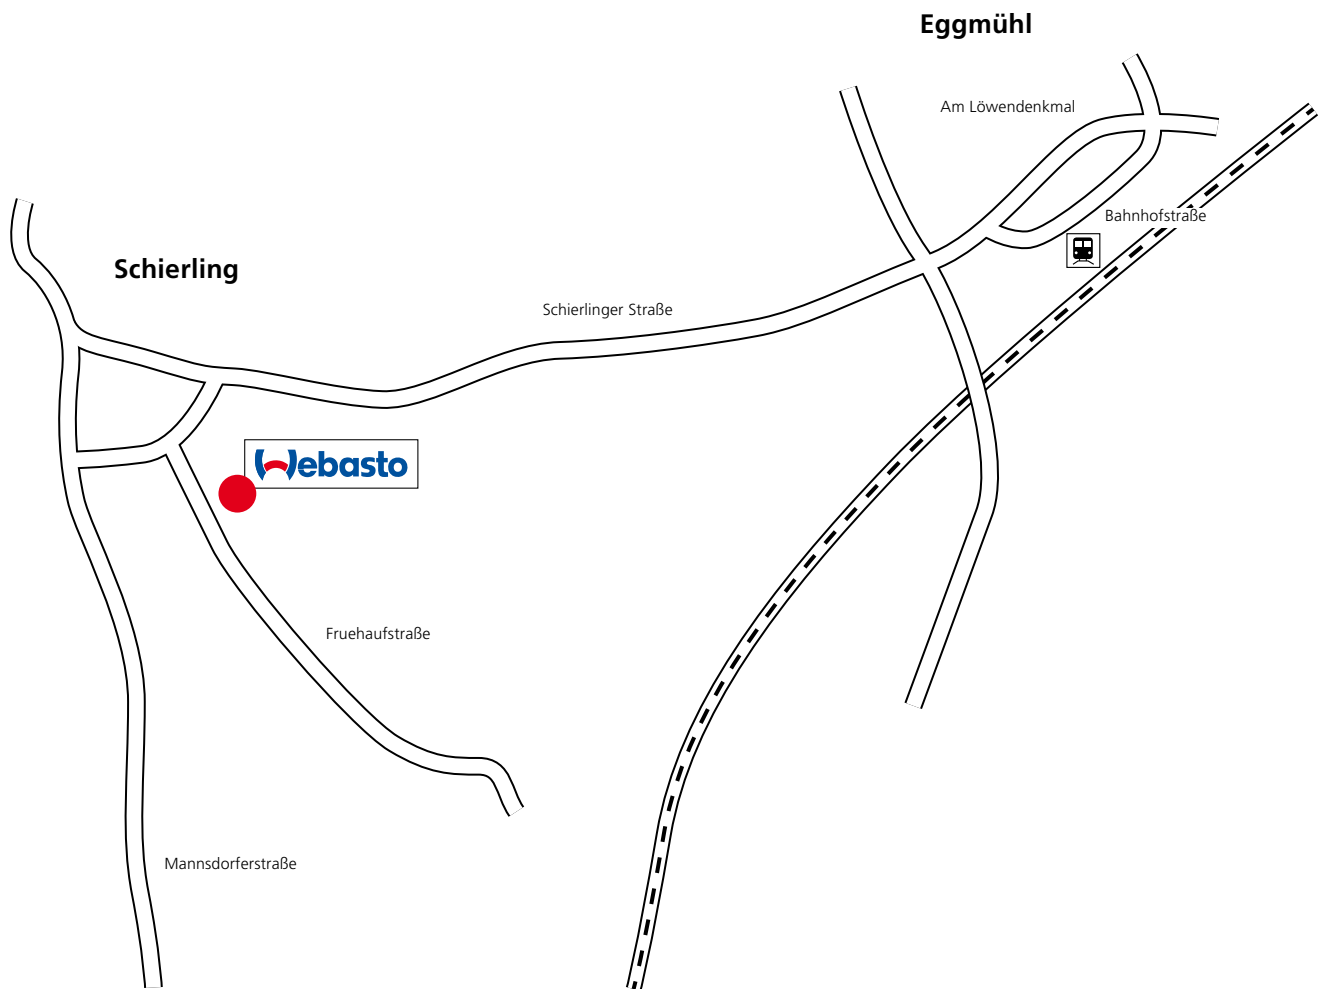

Journey by train to Webasto Schierling

Webasto Roof & Components SE

Fruehaufstraße 7
84069 Schierling
Phone +499451 20-0
Fax +499451 20-200
www.webasto-group.com

Journey by train / taxi

- line Landshut – Regensburg
- Exit at Eggmühl
- at Eggmühl Central station take a taxi