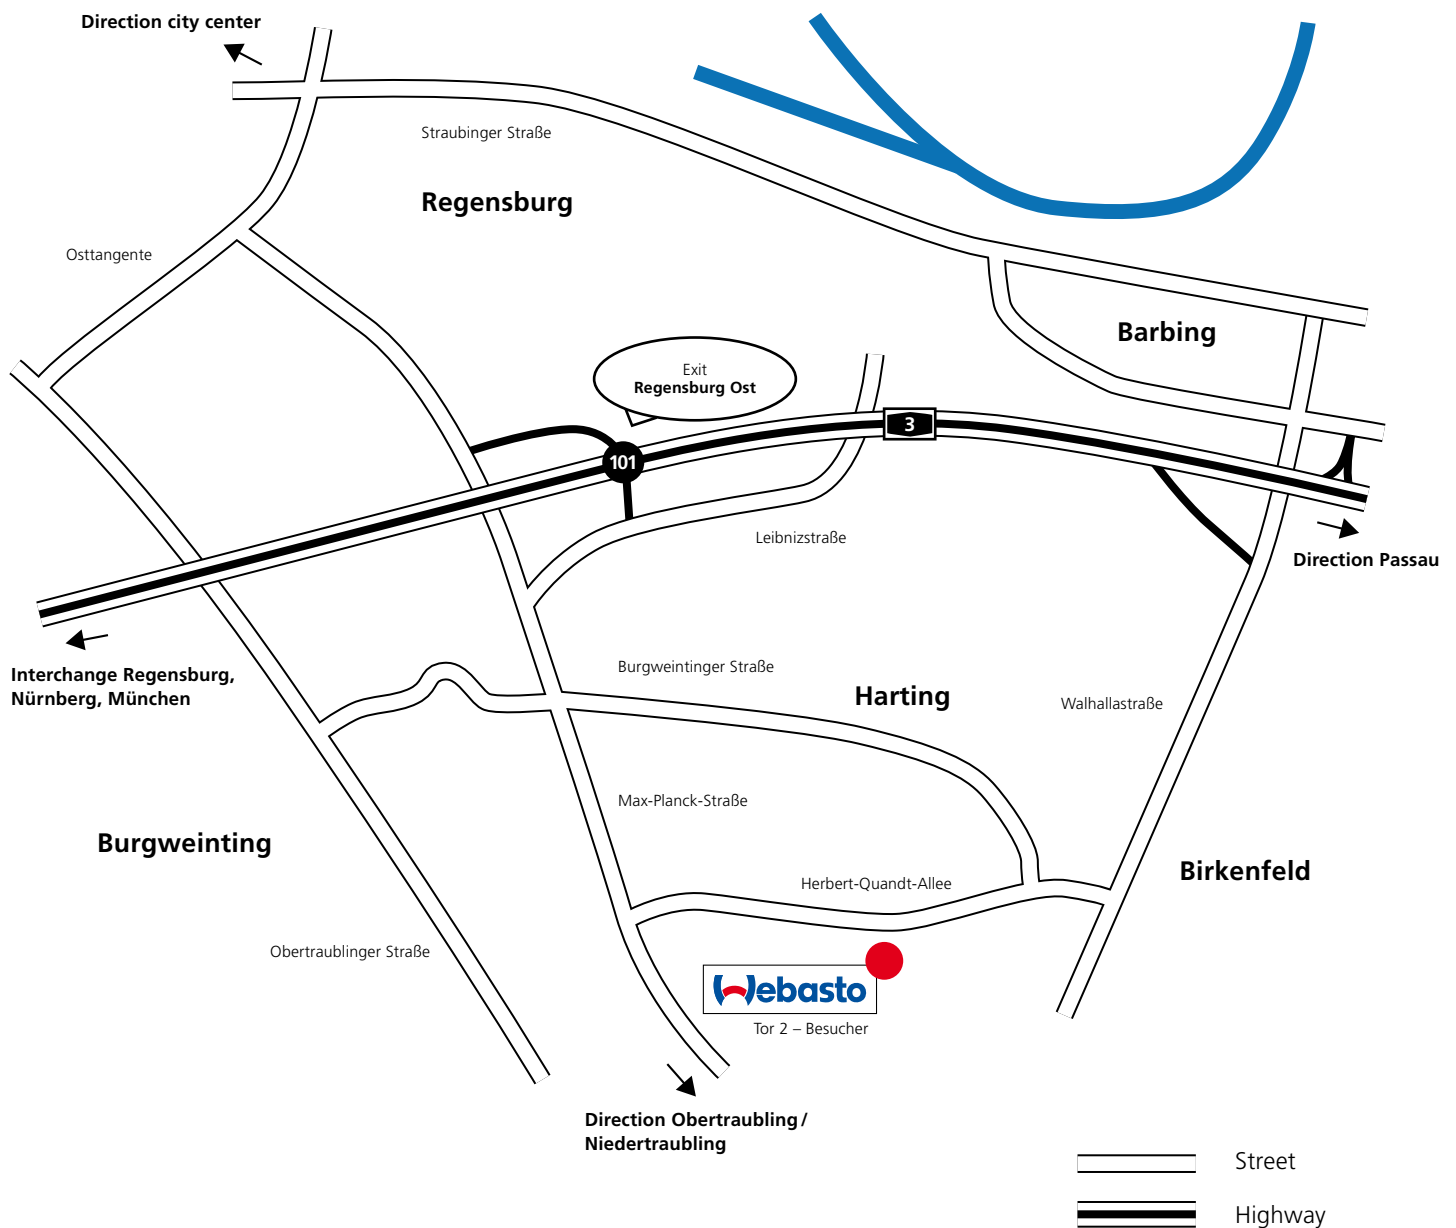

Journey to Webasto Convertibles GmbH

Webasto Convertibles GmbH

Herbert-Quandt-Allee
93055 Regensburg
Phone +49 941 280 877-0
Fax +49 941 280 877-770
E-Mail cabrio@webasto.com
www.webasto.com

Journey by car

- via Highway A9 in the direction of interchange Holledau
- change from the A9 exit interchange Holledau right to the A93 the direction of Regensburg
- change from the A93 in Regensburg right to the A3 the direction of Passau
- leave the A3 at exit Regensburg Ost (101)
- turn right into Leibnizstraße
- turn left into Max-Planck-Straße (15)
- follow the sign-postings "BMW Werk"
- after 1.5 km turn left on Herbert-Quandt-Allee
- follow the sign-postings "Tor 2 – Besucher"

Journey by train/ taxi

- take the train in direction of Regensburg
- at Regensburg Central station take a taxi