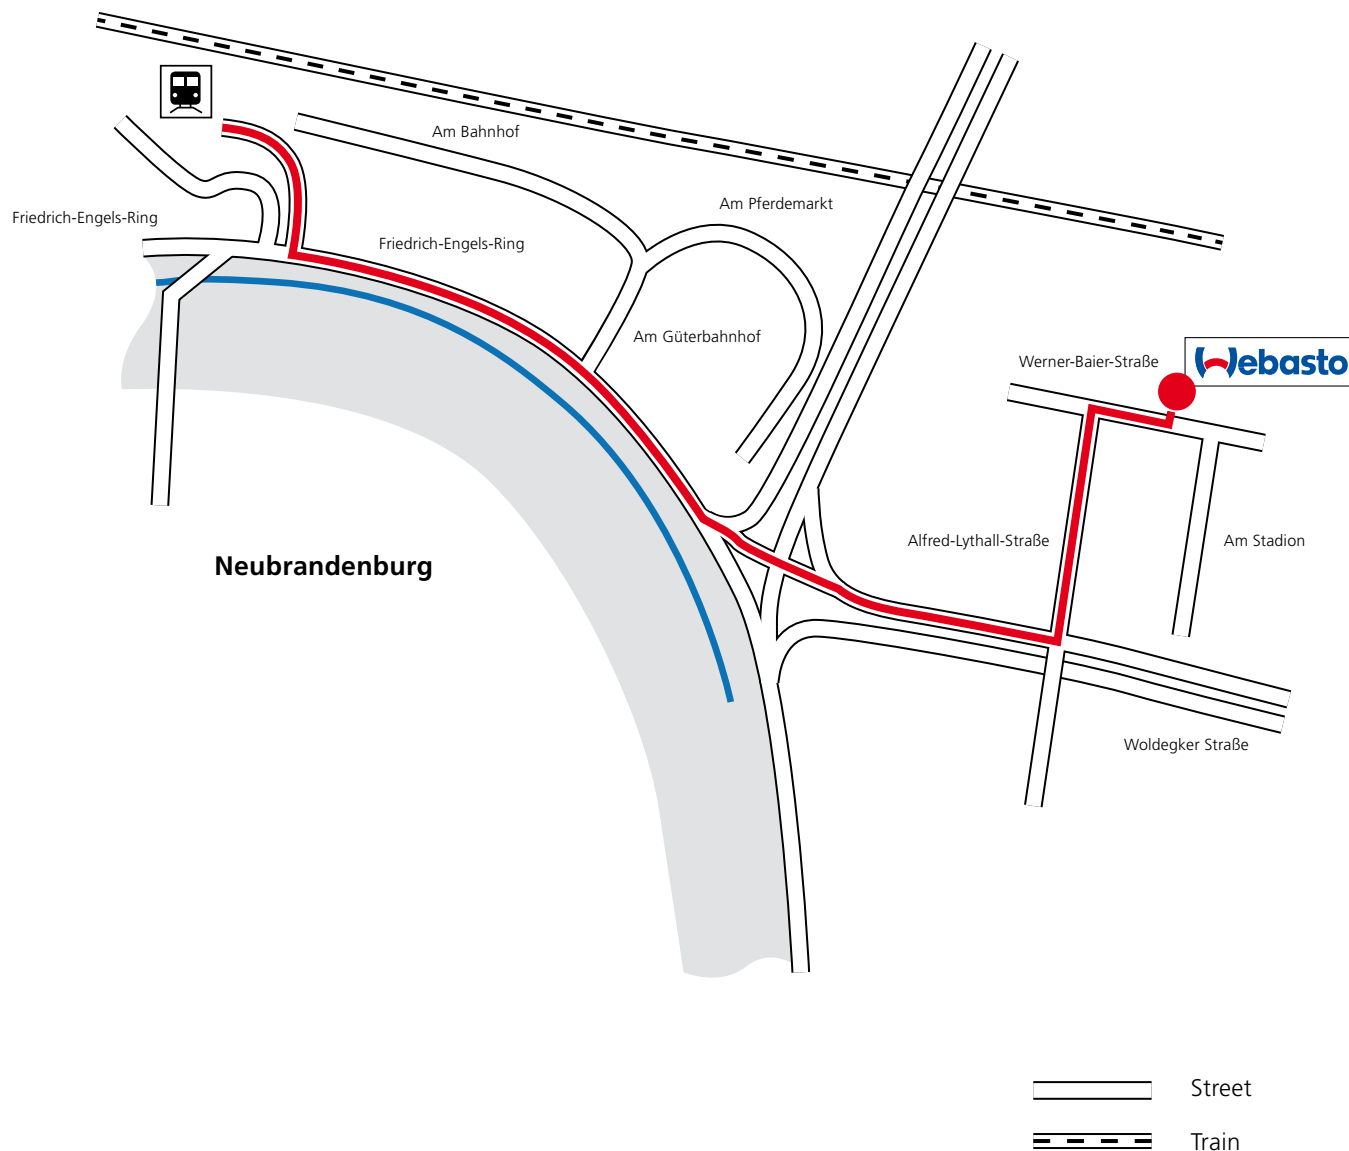

Journey by footpath and train to Webasto Neubrandenburg

Webasto Thermo & Comfort SE

Werner-Baier-Straße 1
17033 Neubrandenburg
Phone +49 395 55 92-0
Fax +49 395 55 92-340
www.webasto-group.com

Note:

If your navigation system don't know the Werner Baier-Straße 1, please enter Speicherstraße 5.

Journey by train

- from Berlin Central Station use RE to Neubrandenburg
- footpath
  or Taxi-Phone +49 395 469 1000

Footpath from the train station Neubrandenburg (approx. 10 min.)

- leave train station in the direction of Friedrich-Engels-Ring
- turn left into Friedrich-Engels-Ring and follow the street
- turn left into Alfred-Lythall-Straße
- turn right into Werner-Baier-Straße
- Webasto on the left side