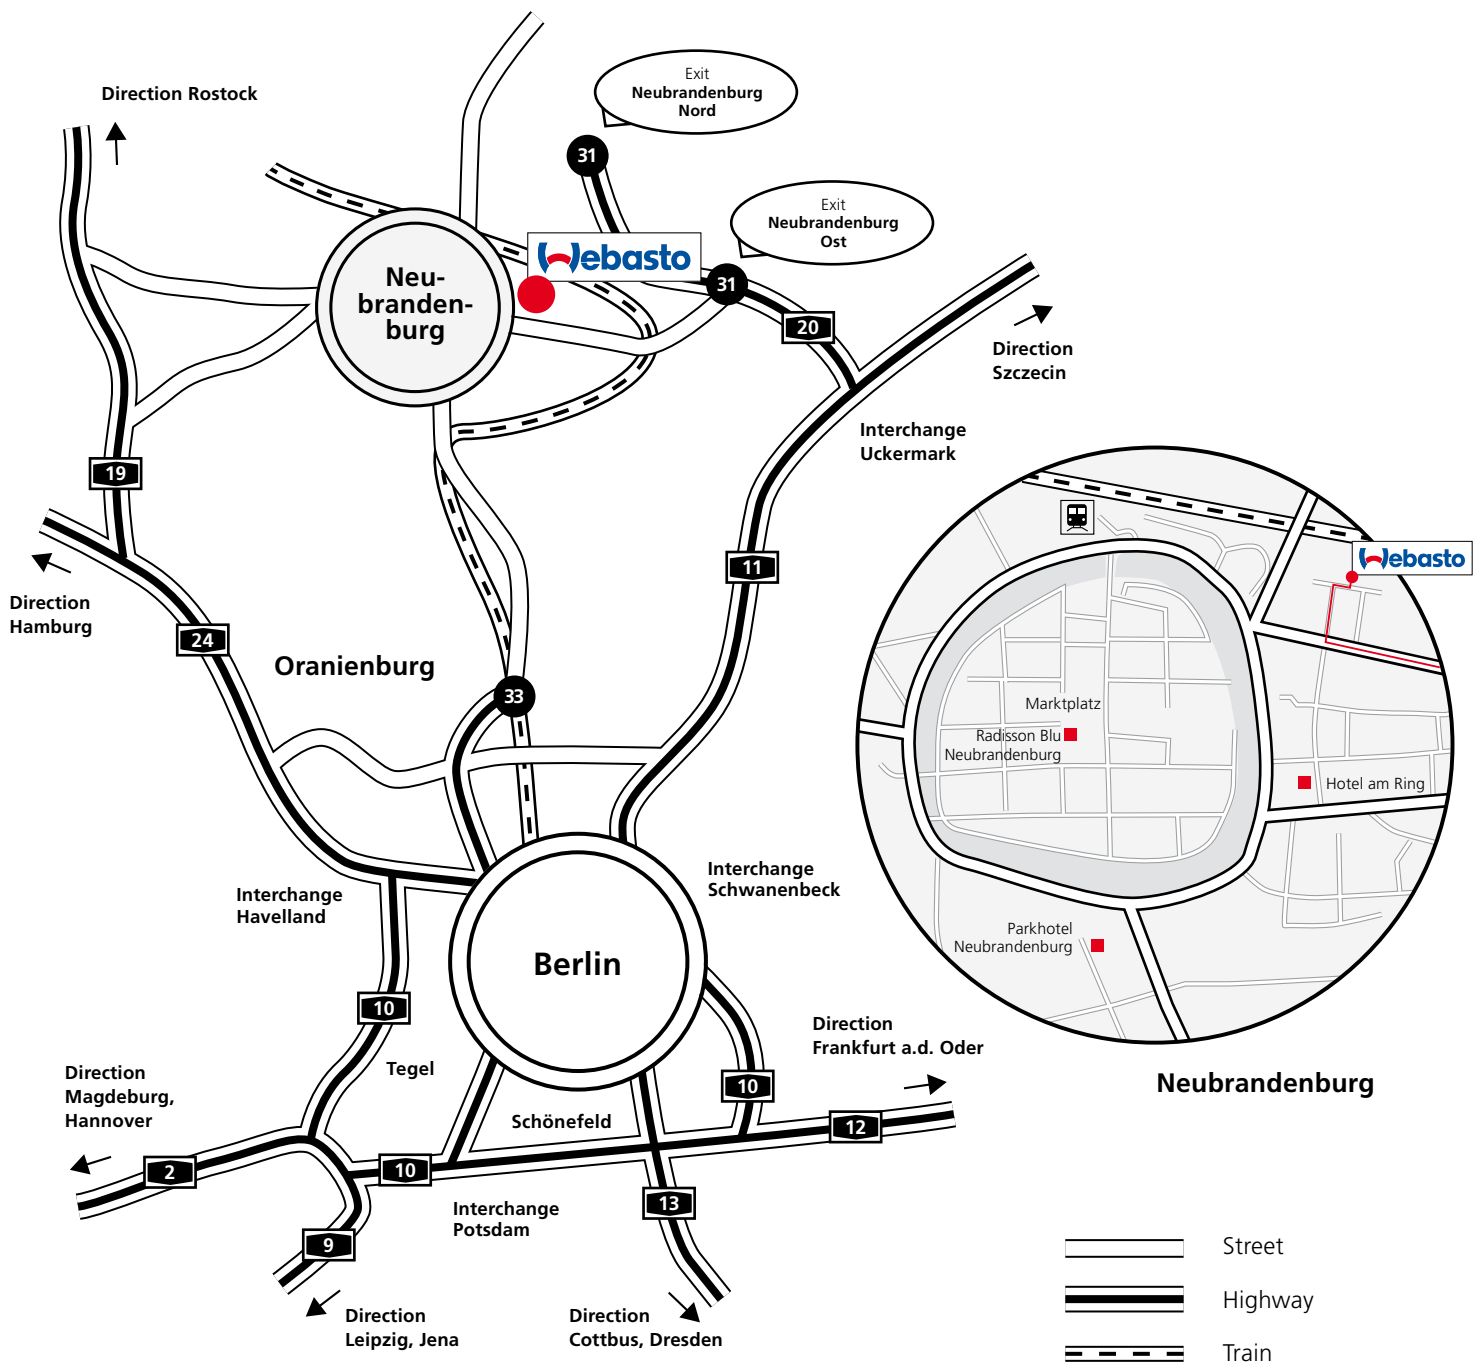

Journey by car to Webasto Neubrandenburg

Webasto Thermo & Comfort SE

Werner-Baier-Straße 1
 17033 Neubrandenburg
 Phone +49 395 55 92-0
 Fax +49 395 55 92-340
 www.webasto-group.com

Note:

If your navigation system don't know the Werner Baier-Straße 1, please enter Speicherstraße 5.

Journey by car

- via Highway A11 in the direction of Szczecin
- change from the A11 at the exit at the interchange Uckermark to the A11 in the direction of Greifswald
- exit: Neubrandenburg Ost (31)
- follow Anklamer Straße (E 251/197) in direction Neubrandenburg
- follow Neubrandenburger-Straße, this street turns into Woldegker Straße (104)
- turn right into Alfred-Lythall-Street
- turn right into Werner-Baier-Straße
- Webasto on the left side

Journey by footpath and train to Webasto Neubrandenburg

Webasto Thermo & Comfort SE

Werner-Baier-Straße 1
 17033 Neubrandenburg
 Phone +49 395 55 92-0
 Fax +49 395 55 92-340
www.webasto-group.com

Note:

If your navigation system don't know the Werner Baier-Straße 1, please enter Speicherstraße 5.

Journey by train

- from Berlin Central Station use RE to Neubrandenburg
- footpath
 or Taxi-Phone +49 395 469 1000

Footpath from the train station Neubrandenburg (approx. 10 min.)

- leave train station in the direction of Friedrich-Engels-Ring
- turn left into Friedrich-Engels-Ring and follow the street
- turn left into Alfred-Lythall-Straße
- turn right into Werner-Baier-Straße
- Webasto on the left side