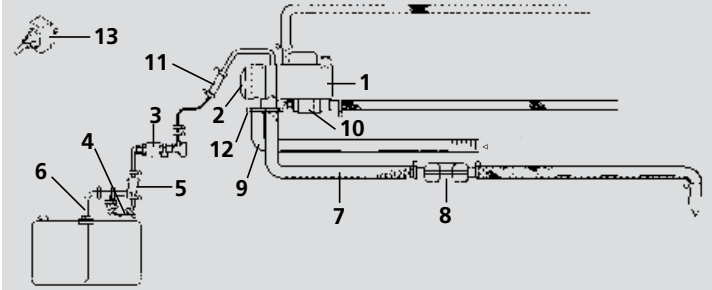

Thermo 90 ST Technical Specifications

	Thermo 90 ST
Heating Capacity	6,100 – 31,000 Btu/h (1.8 – 9.1 kW)
Fuel	Diesel #1, Diesel #2, Arctic
Fuel Consumption	0.06 – 0.29 gal/h (0.19 – 1.1 l/h)
Rated Voltage	12 or 24 V
Power Consumption	12 V: 3.0 – 7.5 Amps 24 V: 1.53 – 3.75 Amps
Water Flow	7.3 gal/min at 2.2 PSI (1.650 l/h at 0.15 bar)
Dimensions (L x W x H)	15.75 x 7.5 x 14 in (401 x 191 x 356 mm)
Weight	10.6 lbs (4.8 kg) / 35 lbs (15.8 kg) w/enclosure

Available Thermo 90 ST Heater Kits:

Heater Kit w/enclosure (12 V) - Part Number: 5001226A

Heater Kit w/enclosure (24 V) - Part Number: 5001232A

Compact Heater Kit (12 V) - Part Number: 5001224A

Compact Heater Kit (24 V) - Part Number: 5001233A

Standard Kit Components::

- Integrated Control Unit
- Fuel Metering Pump w/Mounting Bracket
- Fuel Line w/Couplers and Clamps
- Fuel Filter
- Universal Fuel Standpipe
- Fuel Pump Power Harness
- Wiring Harness w/On/Off Switch and Fuse Block
- Exhaust Muffler w/Mounting Hardware
- Weather Protective Heater Enclosure
- Magnetic Drive Coolant Pump
- Blink Code Diagnostics and PC Interface Diagnostics
- Operation/Installation Manual
- 2 Year/2000 Hour Limited Warranty

Optional Accessories for Compact and Enclosure Kits:

7-Day Digital Timer w/Alarm (Model 1531) - Part No: 905797

Optional Accessories for Enclosure Kits:

Mounting Bracket Kit (Cross Frame) - Part No: 600055

Mounting Bracket Kit (Perpendicular) - Part No: 905822

System Schematic

1. Webasto Thermo 90 ST	8. Muffler
2. Electronic Control Unit	9. Air Intake Tubing
3. Fuel Metering Pump	10. Water Circulating Pump
4. Fuel Line	11. Fuel Line Coupler
5. Fuel Filter	12. Clamp
6. Fuel Standpipe	13. On/Off Switch
7. Exhaust Tubing	

Webasto Thermo & Comfort
North America, Inc.

15083 North Road
Fenton, Michigan 48430
USA

Toll Free: 800-860-7866
Phone: 810-593-6000