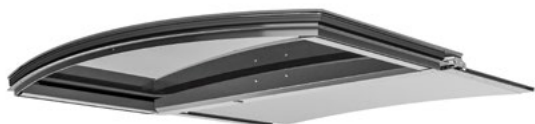

Series 50. High-end for high-speed.

Technical Specifications

Frame material	Aluminum
Panel material	8 mm tempered safety glass / dark grey tinted + Aluminum
Sliding rail material	Aluminum
Motor cover material	Aluminum
Overall dimensions L x W (in / mm)	75 x 65.1 (78.5 x 65.1 with fixed panel) 1,905 x 1,655 (1,995 x 1,655 with fixed panel)
Cut-out length (L1) (in / mm)	41.3 / 1,050
Cut-out width (W1) (in / mm)	69.9 / 1,600
Corner radius (FRC, RCR) (in / mm)	Front = Mitred, Rear = 3.1 / 80
Cross radius (R2) (in / mm)	363.6 / 9,237
Front radius (R3) (in / mm)	80 / 2,032
Operation mode	Electrical 12 V DC
Opening dimensions (in / mm)	25.1 x 57 / 640 x 1,450
Weight (lb / kg)	132.2 / 60

Webasto marine standard roof features:

- Automotive kinematics and drive system ensuring smooth operation
- A watertight seal all around the main frame
- Is fully assembled for plug and play installation
- All units are released after an end of line test

Optional:

- Sunblind / Fly Screen - **IMPROVED design!**
- Fixed glass panel for panoramic views

The width dimension is comparable to 2 BlueSky roof systems side by side - a perfect upgrade.