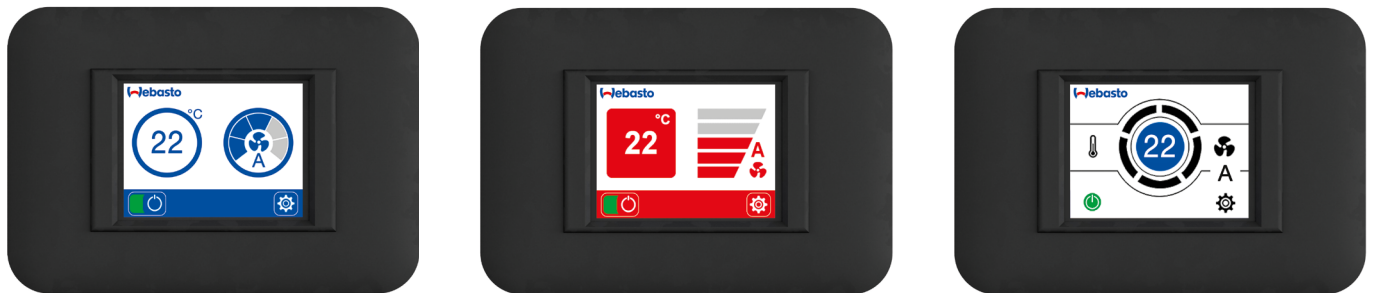

Air conditioning control elements

BlueCool MyTouch

The BlueCool MyTouch display is the standard display for all BlueCool A/C Series and is part of a complete electronic control system including the A/C controller card and connecting cables / sensors.

Key benefits at an glance:

- Standard display for all BlueCool A/C units
- Full color, high resolution, interactive 2,4" touch display
- Individual customizable Multi Design Touch Display with 3 different user designs
- Intuitive icons and menus
- 3 different menu levels with
 - Easy intuitive operation for end customer
 - Advanced settings for crew member
 - Complete parameter access for technician with clear text message
- Compatible with cover plates systems like Vimar Eikon, Eikon EVO, Plana and Bticino Axolute

Marine

Display Features

Customizable to many cover plate systems

- Vimar Eikon
- Vimar Eikon EVO
- Vimar Plana
- Btcino Axolute

Contact details

Measurements