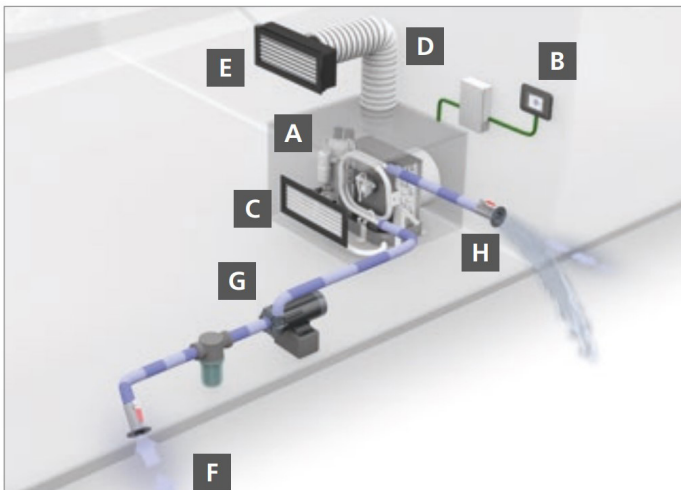

BlueCool Self contained systems

Installation example:

- **A** Air-conditioning unit
- **B** Control box with MyTouch display
- **C** Supply air grille
- **D** Air ducting
- **E** Supply air grille
- **F** Sea water inlet
- **G** Sea water pump
- **H** Overboard discharge